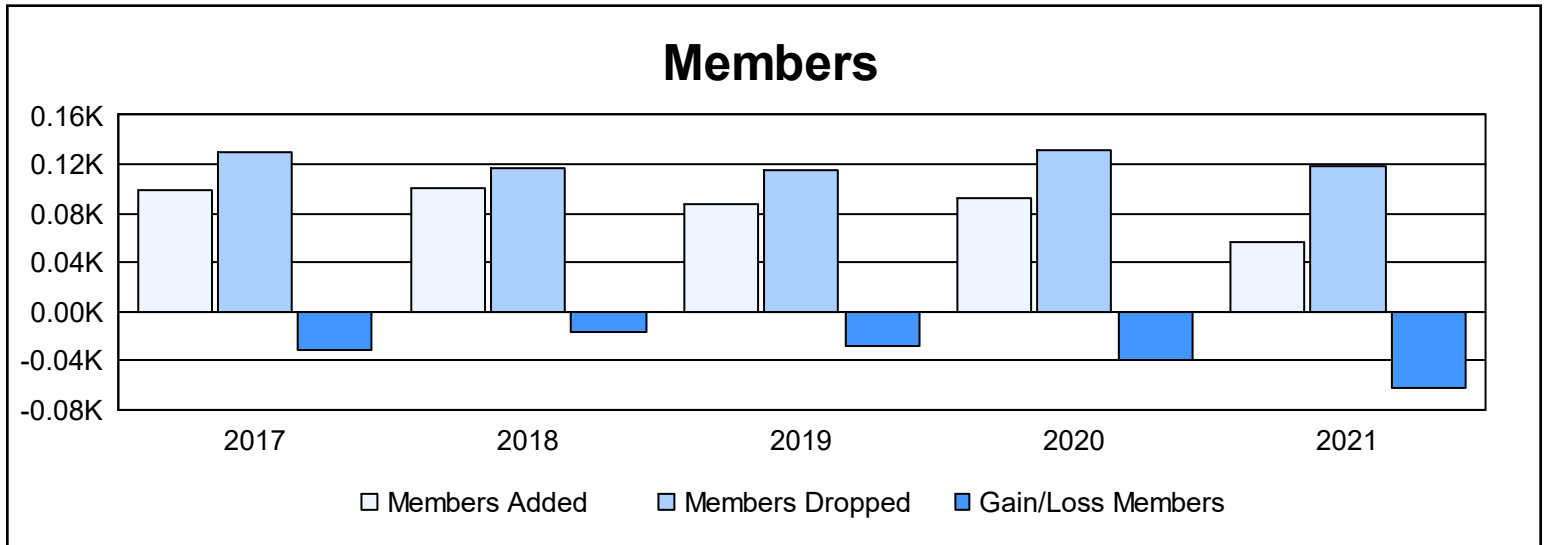

Year	New Clubs	Dropped Clubs	Gain/ Loss Clubs	New Members	Charter Members	Reinstate Members	Transfer Members	Total Member Added	Total Members Dropped	Gain/ Loss Members
2016-2017	0	0	0	92	0	6	1	99	130	-31
2017-2018	0	1	-1	87	0	6	8	101	117	-16
2018-2019	0	0	0	72	0	10	5	87	115	-28
2019-2020	0	1	-1	80	0	8	5	93	132	-39
2020-2021	0	0	0	50	0	4	2	56	119	-63
<b>Average</b>	<b>0</b>	<b>0</b>	<b>0</b>	<b>76</b>	<b>0</b>	<b>7</b>	<b>4</b>	<b>87</b>	<b>123</b>	<b>-35</b>

### Membership Composition June 2021 Cumulative