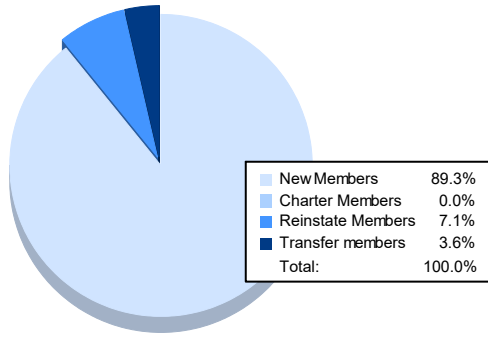

Year	New Clubs	Dropped Clubs	Gain/ Loss Clubs	New Members	Charter Members	Reinstate Members	Transfer Members	Total Member Added	Total Members Dropped	Gain/ Loss Members
2016-2017	0	0	0	92	0	6	1	99	130	-31
2017-2018	0	1	-1	87	0	6	8	101	117	-16
2018-2019	0	0	0	72	0	10	5	87	115	-28
2019-2020	0	1	-1	80	0	8	5	93	132	-39
2020-2021	0	0	0	50	0	4	2	56	119	-63
<b>Average</b>	<b>0</b>	<b>0</b>	<b>0</b>	<b>76</b>	<b>0</b>	<b>7</b>	<b>4</b>	<b>87</b>	<b>123</b>	<b>-35</b>

### Membership Composition June 2021 Cumulative