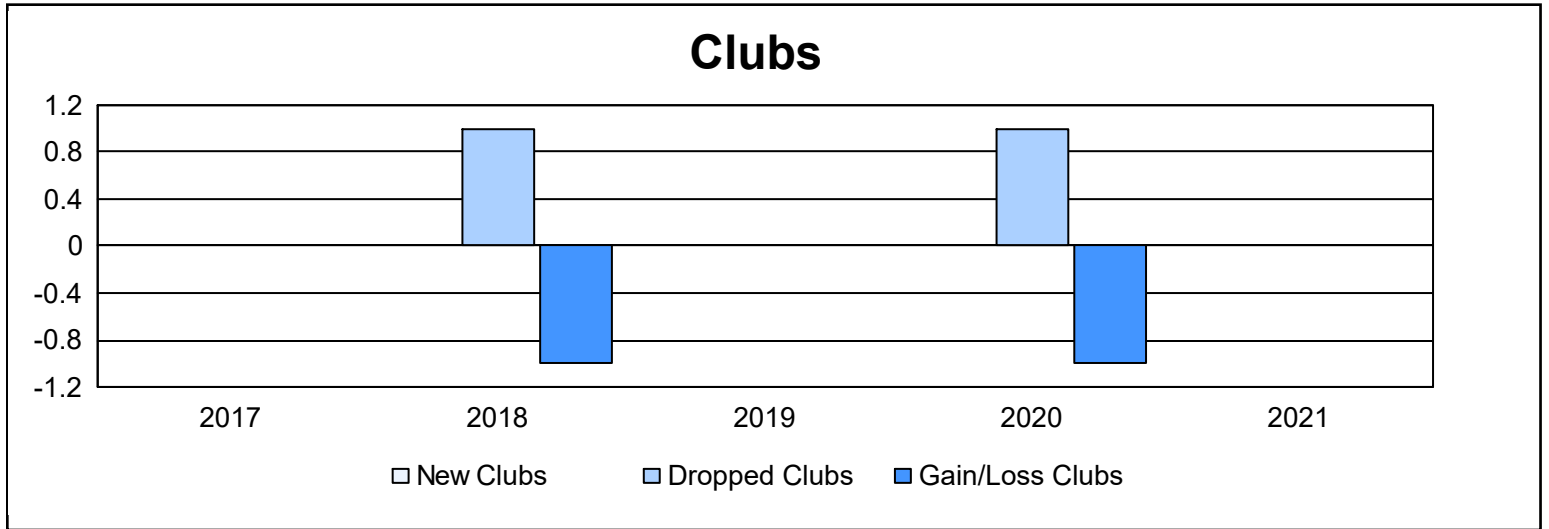

Year	New Clubs	Dropped Clubs	Gain/ Loss Clubs	New Members	Charter Members	Reinstate Members	Transfer Members	Total Member Added	Total Members Dropped	Gain/ Loss Members
2016-2017	0	0	0	92	0	6	1	99	130	-31
2017-2018	0	1	-1	87	0	6	8	101	117	-16
2018-2019	0	0	0	72	0	10	5	87	115	-28
2019-2020	0	1	-1	80	0	8	5	93	132	-39
2020-2021	0	0	0	50	0	4	2	56	119	-63
<b>Average</b>	<b>0</b>	<b>0</b>	<b>0</b>	<b>76</b>	<b>0</b>	<b>7</b>	<b>4</b>	<b>87</b>	<b>123</b>	<b>-35</b>

### Membership Composition June 2021 Cumulative